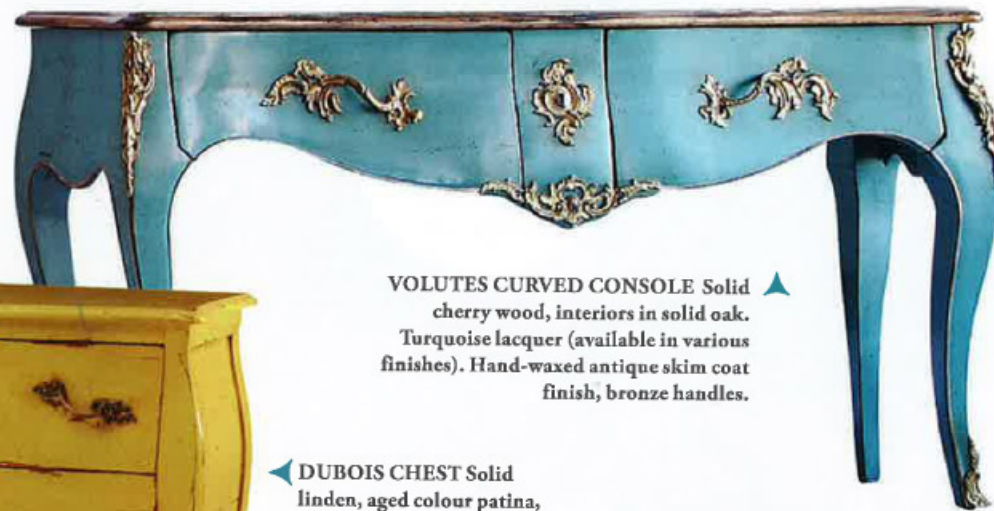

IN LOVE SOFA Design Philippe Bouix
Upholstered in IN LOVE velvet. Set of Sonia Rykiel Maison for Roche Bobois back cushions. Metal legs, black nicked finish.

IL TEATRO SOFA
Modular corner sofa upholstered in Bosphore leather, pigmented full grain cowhide. Available in various sizes and compositions, armchair and ottoman.

EMILIE ARMCHAIR Solid beech structure. Traditional seat suspension: jute straps and rope-bound springs. Feather and foam flake seat cushion.

MARIE CÉCILE CHAIR Lacquered solid beech, traditional filing.